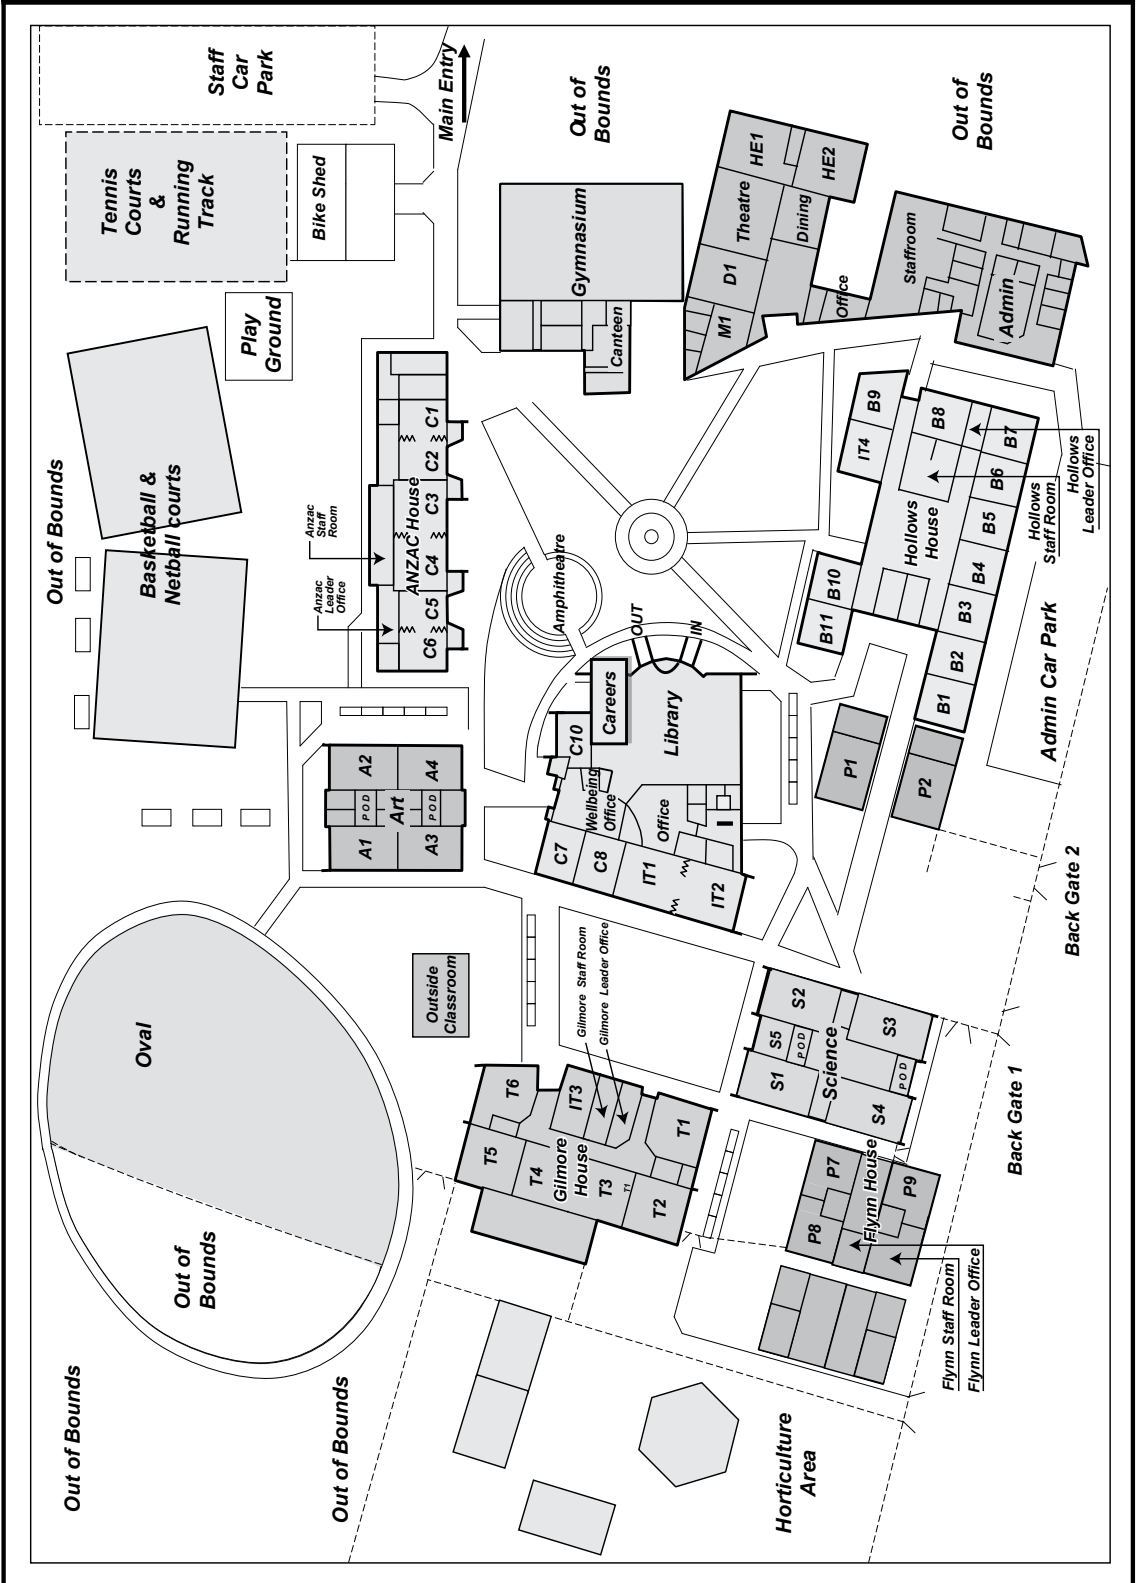

CARRUM DOWNS SECONDARY COLLEGE SCHOOL MAP

SCHOOL TIMETABLES

SEMESTER 1				
Monday	Tuesday	Wednesday	Thursday	Friday
1 9.10am	1 9.10am	1 9.10am	1 9.10am	1 9.10am
10.17am Recess	2 10.15am	10.17am Recess	10.17am Recess	10.17am Recess
2 10.47am	11.15am Recess	2 10.47am	2 10.47am	2 10.47am
11.54am Changeover	3 11.35am	11.54am Changeover	11.54am Changeover	11.54am Changeover
3 11.59am	12.35pm Changeover	3 11.59am	3 11.59am	3 11.59am
1.06pm Lunch	4 12.40pm	1.06pm Lunch	1.06pm Lunch	1.06pm Lunch
4 1.53pm	1.40pm Lunch	4 1.53pm	4 1.53pm	4 1.53pm
3.00pm Finish Time	5 2.10pm	3.00pm Finish Time	3.00pm Finish Time	3.00pm Finish Time
	3.10pm Finish Time			

SEMESTER 2				
Monday	Tuesday	Wednesday	Thursday	Friday
1 9.10am	1 9.10am	1 9.10am	1 9.10am	1 9.10am
10.17am Recess	2 10.15am	10.17am Recess	10.17am Recess	10.17am Recess
2 10.47am	11.15am Recess	2 10.47am	2 10.47am	2 10.47am
11.54am Changeover	3 11.35am	11.54am Changeover	11.54am Changeover	11.54am Changeover
3 11.59am	12.35pm Changeover	3 11.59am	3 11.59am	3 11.59am
1.06pm Lunch	4 12.40pm	1.06pm Lunch	1.06pm Lunch	1.06pm Lunch
4 1.53pm	1.40pm Lunch	4 1.53pm	4 1.53pm	4 1.53pm
3.00pm Finish Time	5 2.10pm	3.00pm Finish Time	3.00pm Finish Time	3.00pm Finish Time
	3.10pm Finish Time			