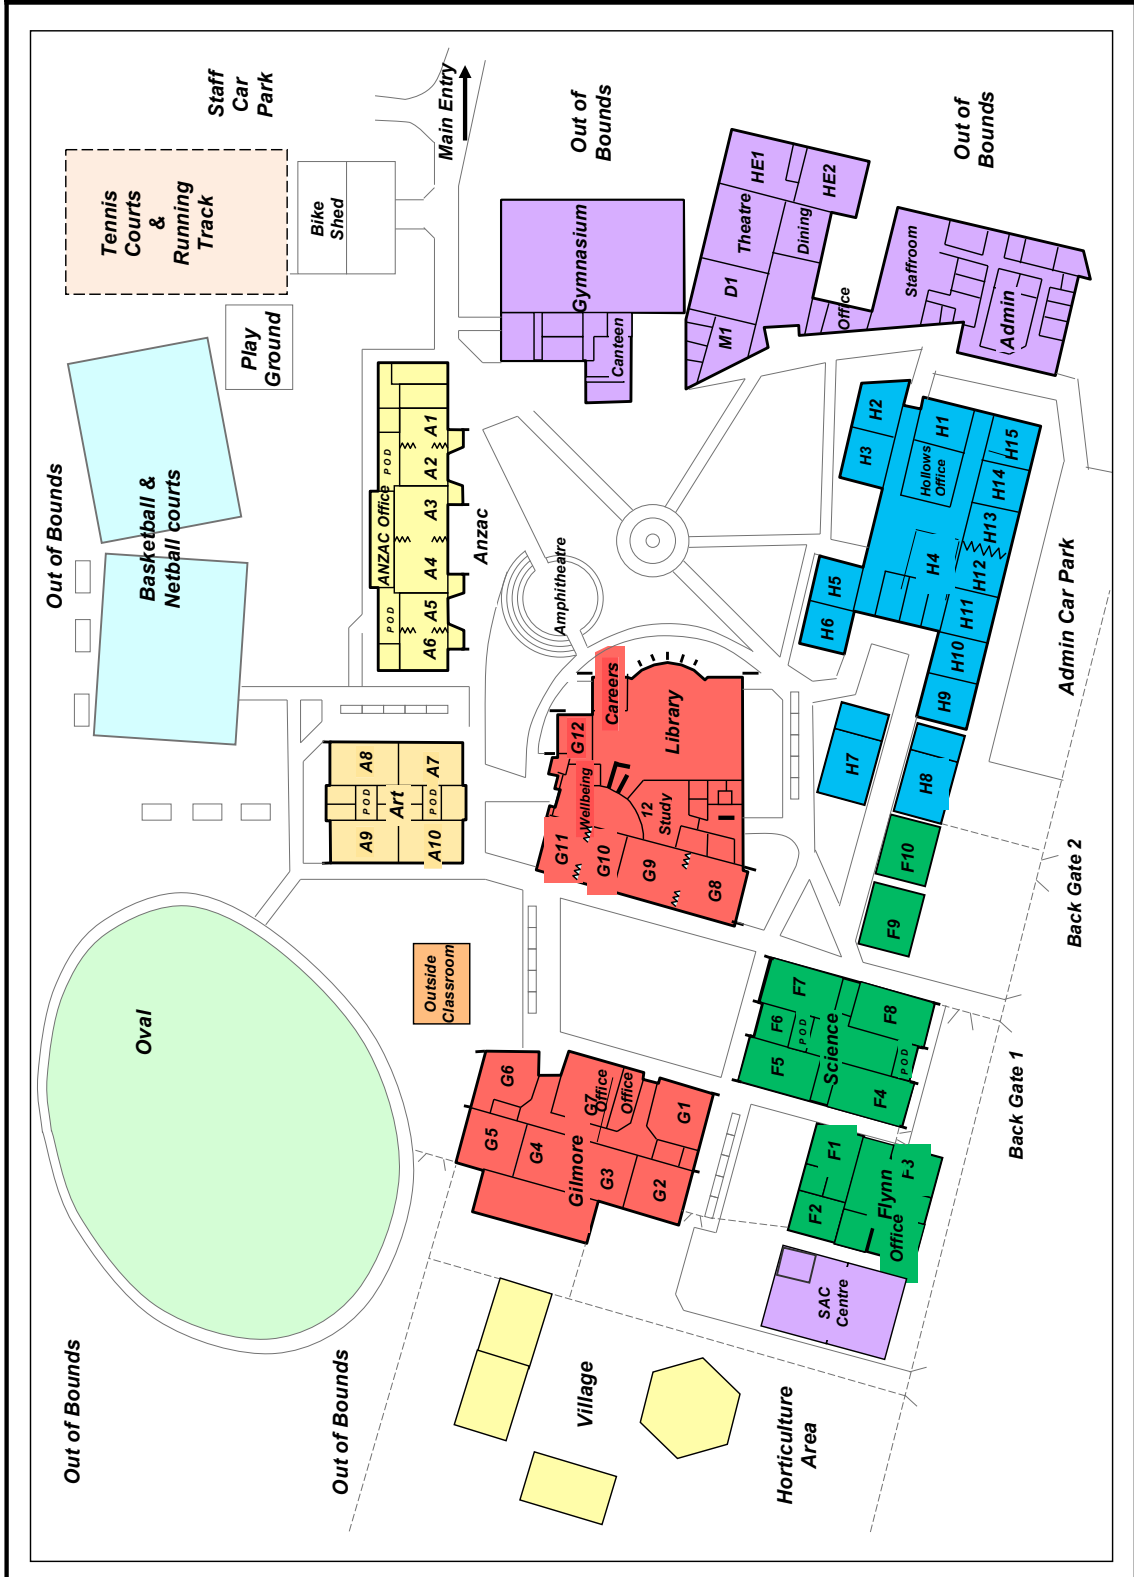

CARRUM DOWNS SECONDARY COLLEGE SCHOOL MAP

SCHOOL TIMETABLES

SEMESTER 1

Monday	Tuesday	Wednesday	Thursday	Friday
1 9.10am	1 9.10am	1 9.10am	1 9.10am	1 9.10am
10.17am Recess	2 10.15am	10.17am Recess	10.17am Recess	10.17am Recess
	11.15am Recess			
2 10.47am		2 10.47am	2 10.47am	2 10.47am
	3 11.35am			
11.54am Changeover		11.54am Changeover	11.54am Changeover	11.54am Changeover
3 11.59am	12.35pm Changeover	3 11.59am	3 11.59am	3 11.59am
	4 12.40pm			
1.06pm Lunch	1.40pm Lunch	1.06pm Lunch	1.06pm Lunch	1.06pm Lunch
4 1.53pm	5 2.10pm	4 1.53pm	4 1.53pm	4 1.53pm
3.00pm Finish Time	3.10pm Finish Time	3.00pm Finish Time	3.00pm Finish Time	3.00pm Finish Time

SEMESTER 2

Monday	Tuesday	Wednesday	Thursday	Friday
1 9.10am	1 9.10am	1 9.10am	1 9.10am	1 9.10am
10.17am Recess	2 10.15am	10.17am Recess	10.17am Recess	10.17am Recess
	11.15am Recess			
2 10.47am		2 10.47am	2 10.47am	2 10.47am
	3 11.35am			
11.54am Changeover		11.54am Changeover	11.54am Changeover	11.54am Changeover
3 11.59am	12.35pm Changeover	3 11.59am	3 11.59am	3 11.59am
	4 12.40pm			
1.06pm Lunch	1.40pm Lunch	1.06pm Lunch	1.06pm Lunch	1.06pm Lunch
4 1.53pm	5 2.10pm	4 1.53pm	4 1.53pm	4 1.53pm
3.00pm Finish Time	3.10pm Finish Time	3.00pm Finish Time	3.00pm Finish Time	3.00pm Finish Time