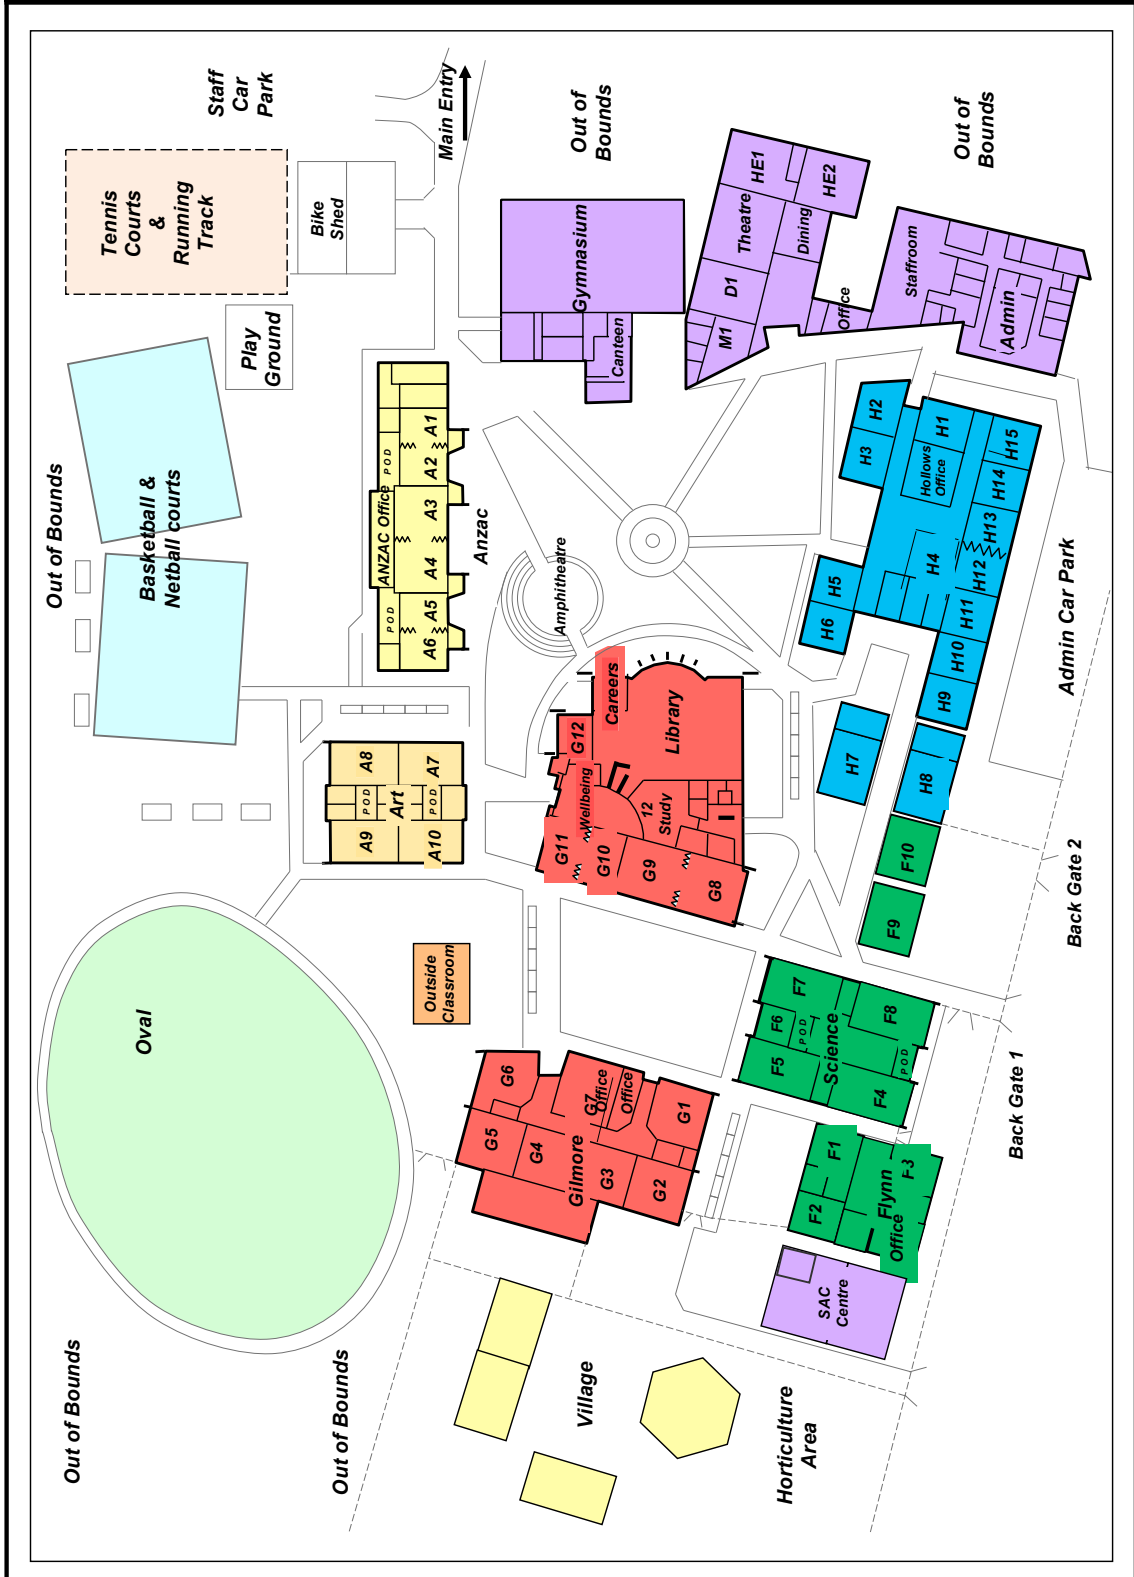

**CARRUM DOWNS SECONDARY COLLEGE SCHOOL MAP**

## SCHOOL TIMETABLES

SEMESTER 1				
Monday	Tuesday	Wednesday	Thursday	Friday
<b>1</b> 9.10am	<b>1</b> 9.10am	<b>1</b> 9.10am	<b>1</b> 9.10am	<b>1</b> 9.10am
10.17am Recess	<b>2</b> 10.15am	10.17am Recess	10.17am Recess	10.17am Recess
<b>2</b> 10.47am	11.15am Recess	<b>2</b> 10.47am	<b>2</b> 10.47am	<b>2</b> 10.47am
11.54am Changeover	<b>3</b> 11.35am	11.54am Changeover	11.54am Changeover	11.54am Changeover
<b>3</b> 11.59am	12.35pm Changeover	<b>3</b> 11.59am	<b>3</b> 11.59am	<b>3</b> 11.59am
1.06pm Lunch	<b>4</b> 12.40pm	1.06pm Lunch	1.06pm Lunch	1.06pm Lunch
<b>4</b> 1.53pm	1.40pm Lunch	<b>4</b> 1.53pm	<b>4</b> 1.53pm	<b>4</b> 1.53pm
3.00pm Finish Time	<b>5</b> 2.10pm	3.00pm Finish Time	3.00pm Finish Time	3.00pm Finish Time
	3.10pm Finish Time			

SEMESTER 2				
Monday	Tuesday	Wednesday	Thursday	Friday
<b>1</b> 9.10am	<b>1</b> 9.10am	<b>1</b> 9.10am	<b>1</b> 9.10am	<b>1</b> 9.10am
10.17am Recess	<b>2</b> 10.15am	10.17am Recess	10.17am Recess	10.17am Recess
<b>2</b> 10.47am	11.15am Recess	<b>2</b> 10.47am	<b>2</b> 10.47am	<b>2</b> 10.47am
11.54am Changeover	<b>3</b> 11.35am	11.54am Changeover	11.54am Changeover	11.54am Changeover
<b>3</b> 11.59am	12.35pm Changeover	<b>3</b> 11.59am	<b>3</b> 11.59am	<b>3</b> 11.59am
1.06pm Lunch	<b>4</b> 12.40pm	1.06pm Lunch	1.06pm Lunch	1.06pm Lunch
<b>4</b> 1.53pm	1.40pm Lunch	<b>4</b> 1.53pm	<b>4</b> 1.53pm	<b>4</b> 1.53pm
3.00pm Finish Time	<b>5</b> 2.10pm	3.00pm Finish Time	3.00pm Finish Time	3.00pm Finish Time
	3.10pm Finish Time			